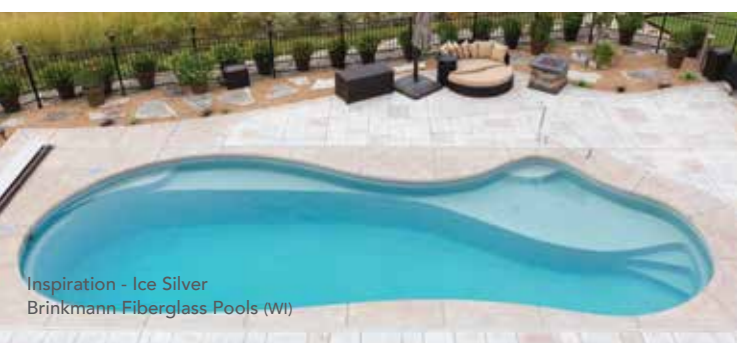

Freedom - Ocean Blue
Pools of Fun (IN)

Brilliant - Reef Blue
Pristine Pools (AL)

Inspiration - Ice Silver
Brinkmann Fiberglass Pools (WI)