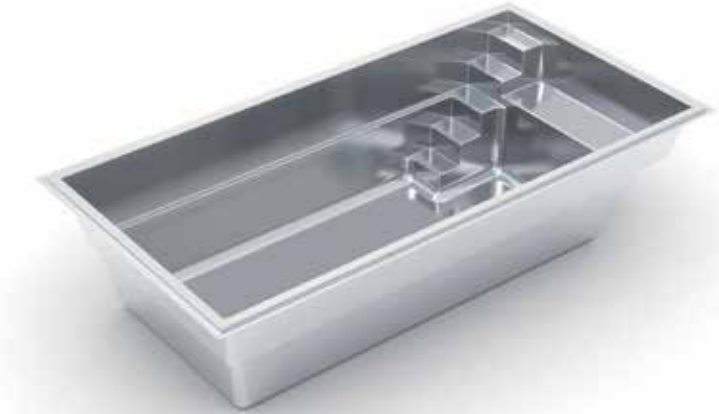

THE VISION™

- + Sleek, modern design allows for unlimited landscaping possibilities for both traditional and modern aesthetics
- + Large bench located at the step end with option to incorporate spa jets
- + Well-positioned entry and exit steps lead down to the pool floor
- + Flat-bottom design make it the perfect pool for playing pool games or for exercising

Length	Width	Flat Depth
26'	10'	5'
23'	10'	5'
20'	10'	5'
16'	10'	5'