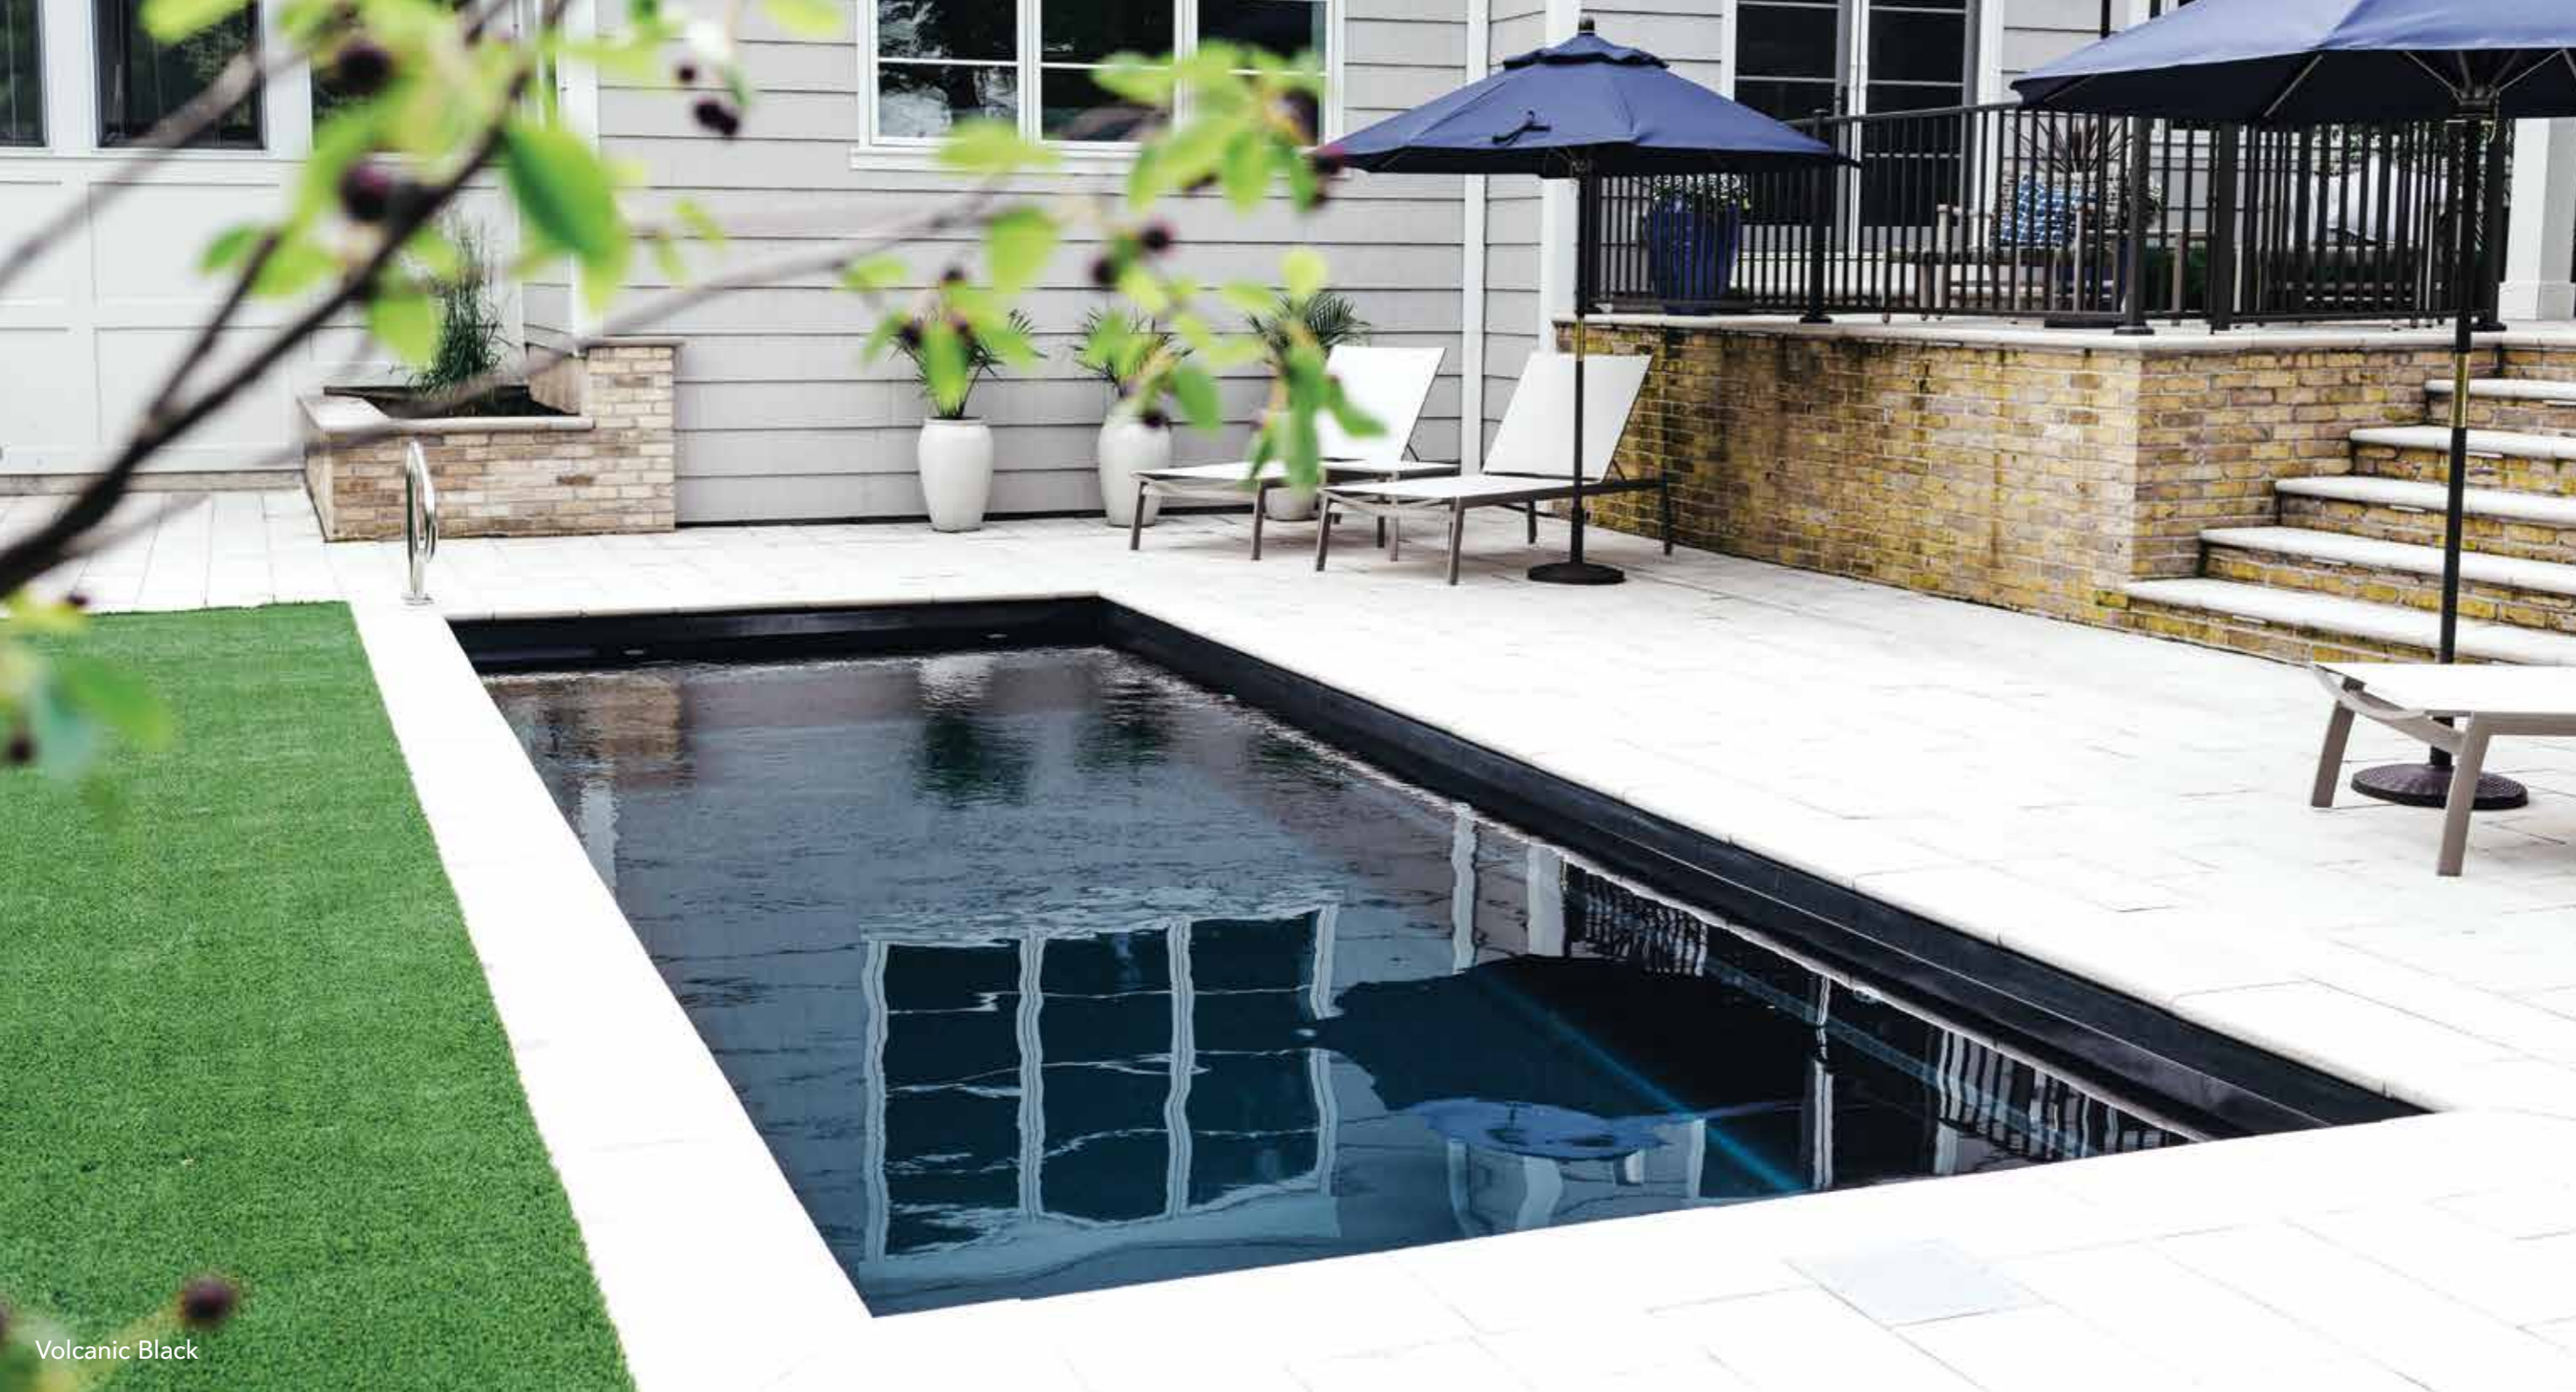

THE VISION™

- + Sleek, modern design allows for unlimited landscaping possibilities for both traditional and modern aesthetics
- + Large bench located at the step end with option to incorporate spa jets
- + Well-positioned entry and exit steps lead down to the pool floor
- + Flat-bottom design make it the perfect pool for playing pool games or for exercising